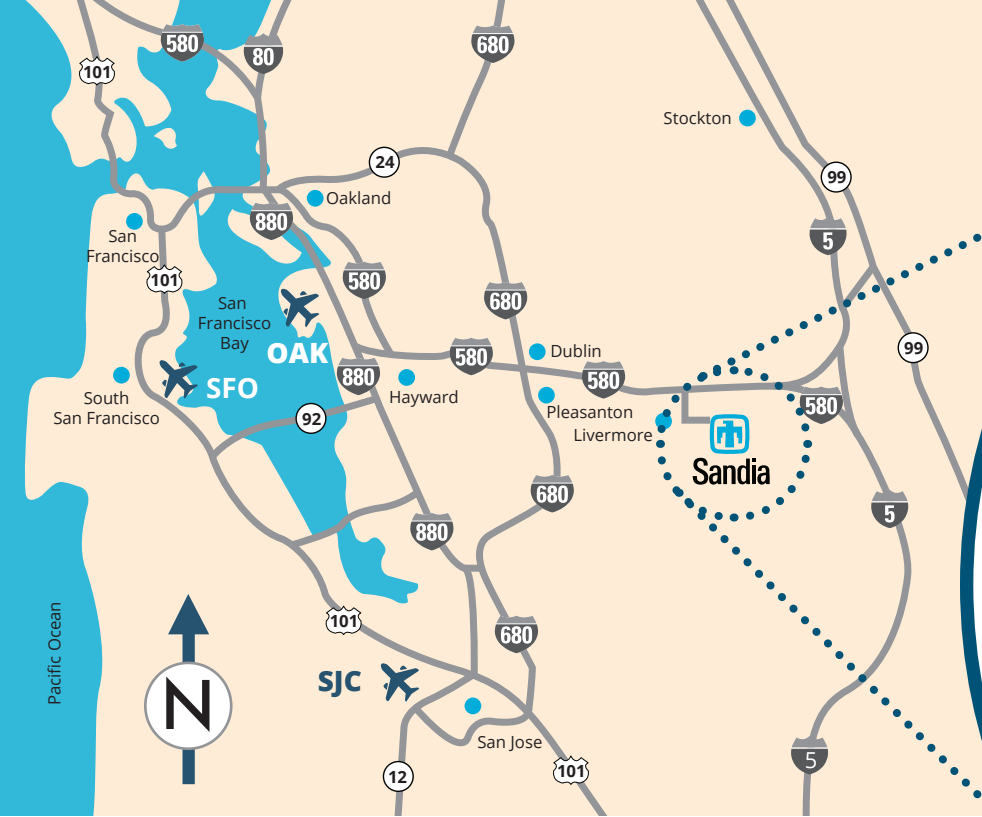

Directions to Sandia, CA through Greenville Road

Prohibited Items:

- Intoxicants, illegal drugs (marijuana), and paraphernalia
- Firearms, weapons, explosives, incendiary devices, or any other dangerous instruments or materials likely to produce injury or damage to persons or property

Controlled Items:

- Cellular telephones, radios, or other transmitting and recording devices
- Electronic equipment with data ports capable of connection to automated information systems
- Computers
- Depending on the classification of your meeting and the meeting room, all electronics may need to be secured in your vehicle

SAN FRANCISCO AIRPORT (SFO) TO SANDIA

Driving Time: Approx. 75–120 minutes**
Distance: Approx. 50 miles

OAKLAND AIRPORT (OAK) TO SANDIA

Driving Time: Approx. 45–60 minutes**
Distance: Approx. 31 miles

SAN JOSE AIRPORT (SJC) TO SANDIA

Driving Time: Approx. 60–75 minutes**
Distance: Approx. 35 miles

**Depending on traffic and time of the day

GREENVILLE ENTRANCE*
General Access Area (GAA)
Livermore Valley
Open Campus (LVOC)

*No through access to East Ave. and Vasco Rd.

Sandia National Laboratories
**1 Thunderbird Ln.
Livermore, CA 94551**

CONTACT
Sandhya Rajan
Executive Protocol Officer
(505) 681-0508