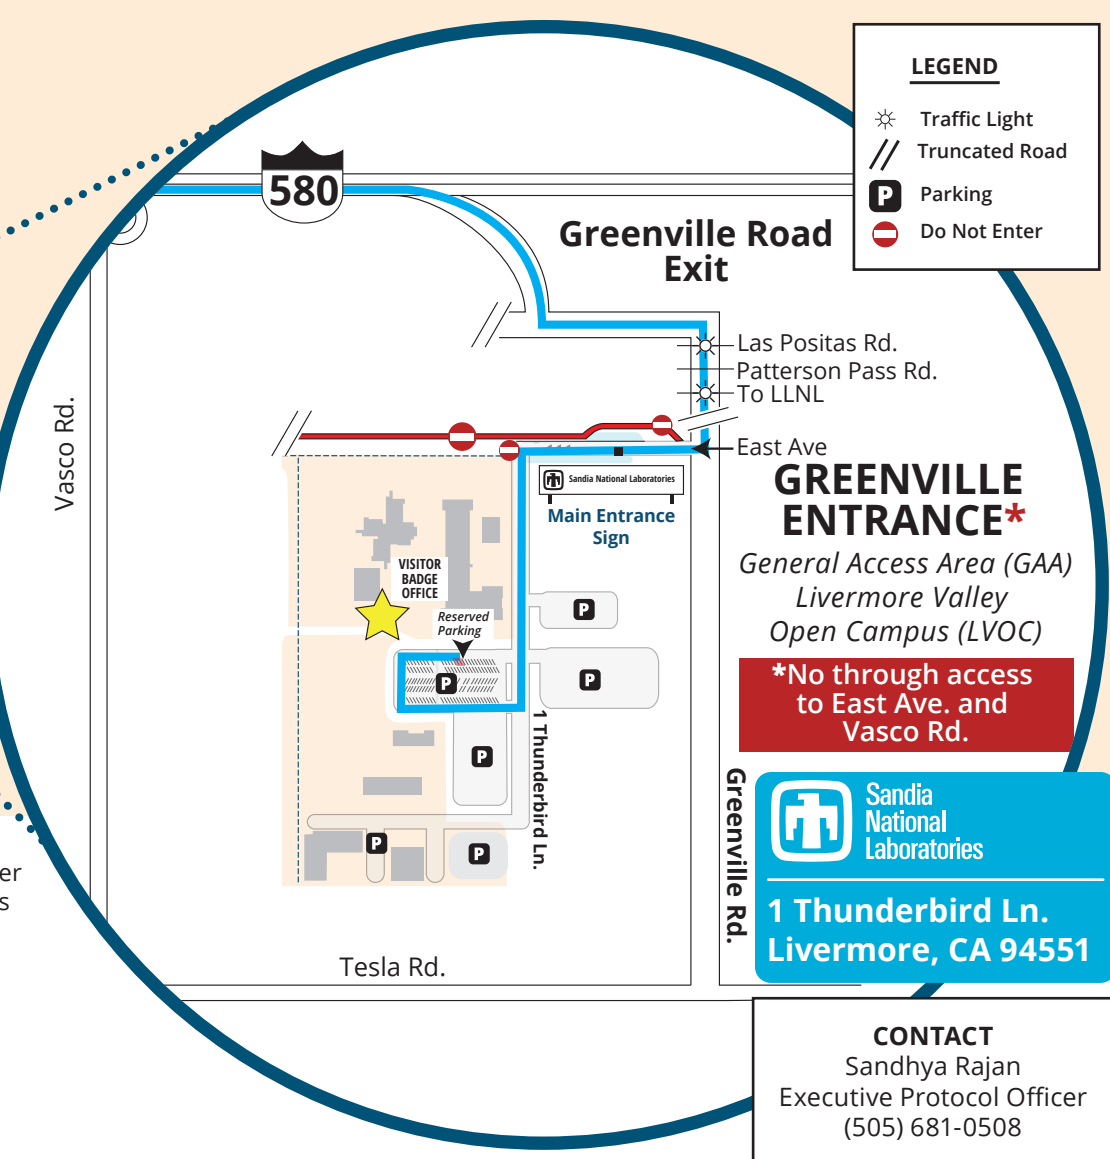

Directions to Sandia, CA through Greenville Road

Prohibited Items:

- Intoxicants, illegal drugs (marijuana), and paraphernalia
- Firearms, weapons, explosives, incendiary devices, or any other dangerous instruments or materials likely to produce injury or damage to persons or property

SAN FRANCISCO AIRPORT (SFO) TO SANDIA

Driving Time: Approx. 75–120 minutes**
Distance: Approx. 50 miles

OAKLAND AIRPORT (OAK) TO SANDIA

Driving Time: Approx. 45–60 minutes**
Distance: Approx. 31 miles

SAN JOSE AIRPORT (SJC) TO SANDIA

Driving Time: Approx. 60–75 minutes**
Distance: Approx. 35 miles

**Depending on traffic and time of the day

GREENVILLE ENTRANCE*
General Access Area (GAA)
Livermore Valley
Open Campus (LVOC)

***No through access to East Ave. and Vasco Rd.**